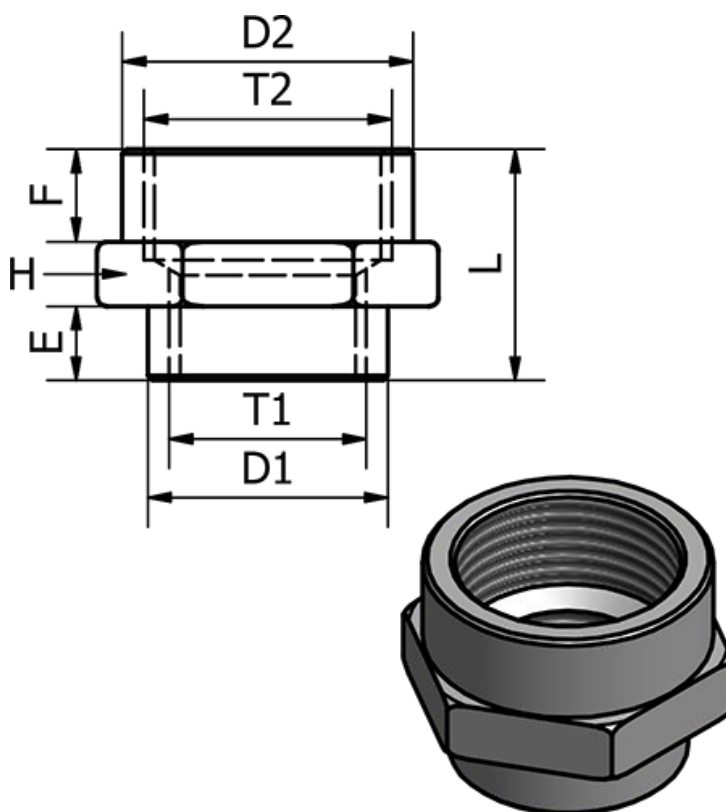

Data Sheet

Article number: 5891125TR12
Description: Sleeve 1125TR - 12
G1/2"

Measures

B = 10
D = 26.5
H = 27
L = 29.0
T = 1/2"
T2 = -